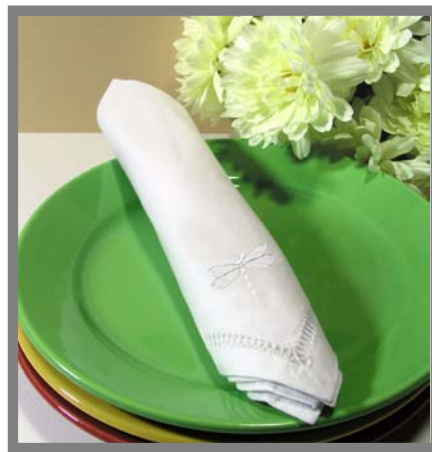

Napkin Design