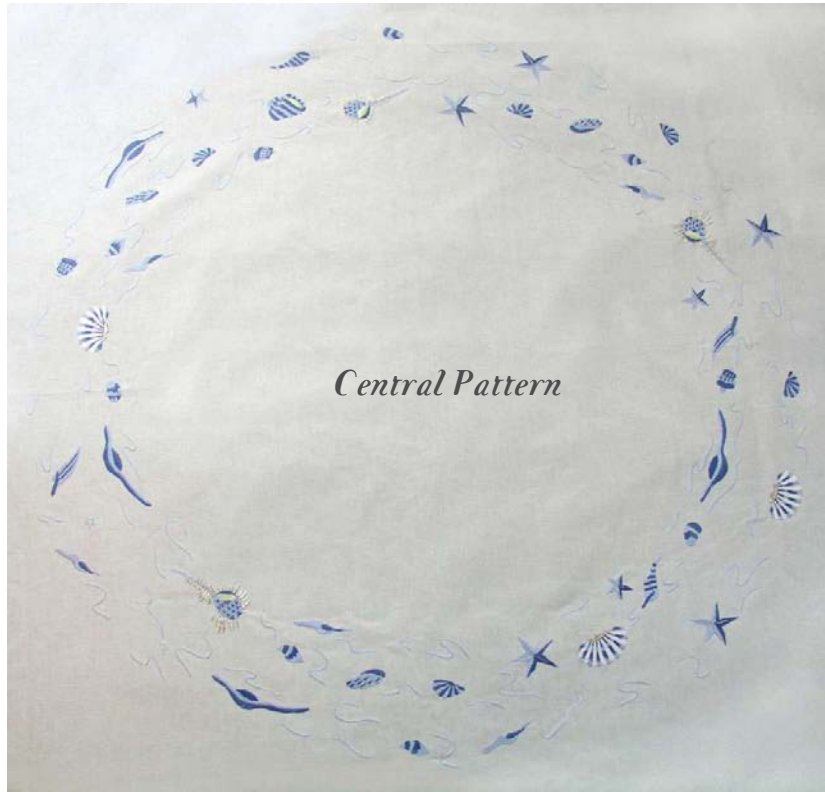

Central Pattern

Table Design - Side

Napkin Design

Centre - Close Up

White Feather : Cotton based, Available in 1 size:

Code: White Feather 16001TT0305 **Size:** 200 x 160cm + 6 Napkins

Our Hand Embroidered Tablecloths...

All prices shown are NETT CAD prices. To place your orders, please reach us at shop@distinctlyred.com

Seashell Table Cloth

Table Design - Side

Napkin Design

Centre - Close Up

Seashell : Cotton based, Available in 4 sizes: