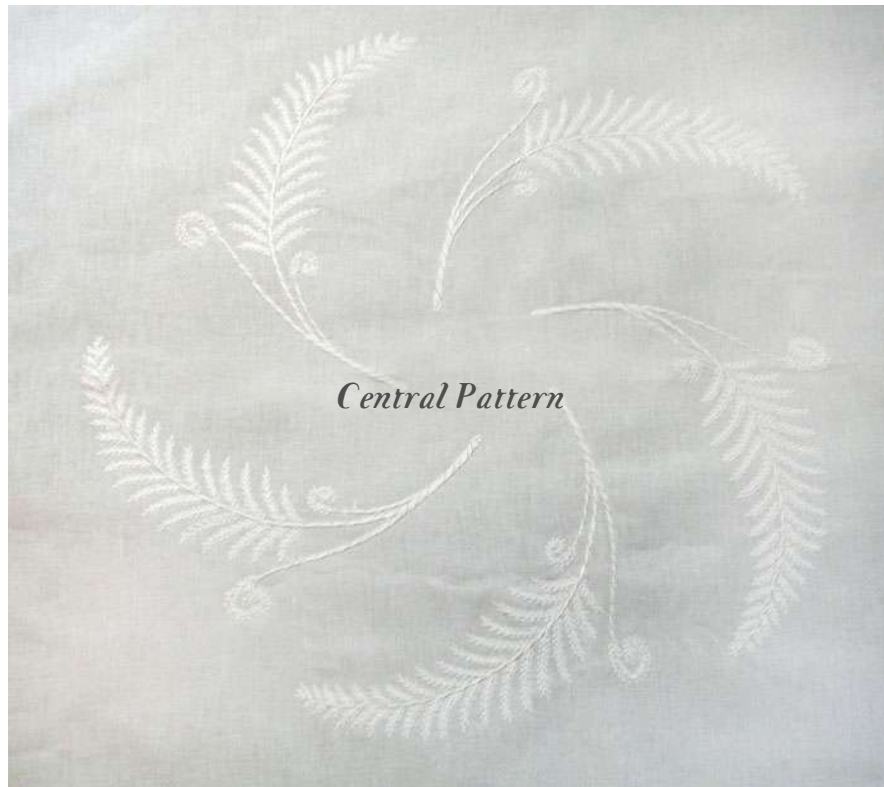

Blue Floral Table Cloth

Table Design - Side

Napkin Design

Centre - Close Up

Blue Floral : Cotton based, Available in 1 size:

☐ **Code:** Blue Coral 16002TT0305 **Size:** 200 x 140cm + 6 Napkins

Daisy Table Cloth

Table Design - Side

Napkin Design

Centre - Close Up

White Daisies : Cotton based, Available in 1 size:

Code: White Daisies 1105V300rec12 **Size:** 300 x 170cm + 12 Napkins

White Fern Table Cloth

Table Design - Side

Napkin Design

Centre - Close Up

White Fern : Cotton based, Available in 3 sizes:

○ **Code:** White Fern 1105V180rnd8
Size: 180cm + 8 Napkins

□ **Code:** White Fern 1105V250rec8
Size: 250 x 160cm + 8 Napkins

□ **Code:** White Fern 1105V300rec12
Size: 300cm x 170cm + 12 Napkins

Lotus Table Cloth

Table Design - Side

Napkin Design

Centre - Close Up

Lotus : Cotton based, Available in 1 size:

○ **Code:** Lotus 16005TT0305 **Size:** 180cm + 8 Napkins