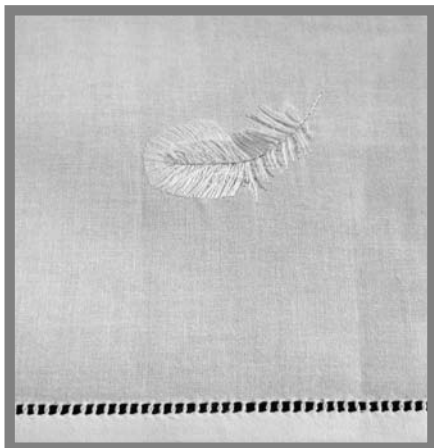

Central Pattern

Table Design - Side

Napkin Design

Centre - Close Up

White Feather : Cotton based, Available in 1 size:

Code: White Feather 16001TT0305 **Size:** 200 x 160cm + 6 Napkins

Our Hand Embroidered Tablecloths...

All prices shown are NETT CAD prices. To place your orders, please reach us at shop@distinctlyred.com

Seashell Table Cloth

Table Design - Side

Napkin Design

Centre - Close Up

Seashell : Cotton based, Available in 4 sizes: