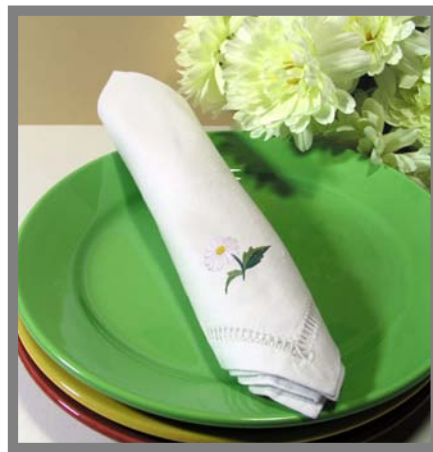

Blue Floral Table Cloth

Table Design - Side

Napkin Design

Centre - Close Up

Blue Floral : Cotton based, Available in 1 size:

☐ **Code:** Blue Coral 16002TT0305 **Size:** 200 x 140cm + 6 Napkins

Daisy Table Cloth

Table Design - Side

Napkin Design

Centre - Close Up

White Daisies : Cotton based, Available in 1 size:

Code: White Daisies 1105V300rec12 **Size:** 300 x 170cm + 12 Napkins

White Fern Table Cloth

Table Design - Side

Napkin Design

Centre - Close Up

White Fern : Cotton based, Available in 3 sizes:

○ **Code:** White Fern 1105V180rnd8
Size: 180cm + 8 Napkins

□ **Code:** White Fern 1105V250rec8
Size: 250 x 160cm + 8 Napkins

□ **Code:** White Fern 1105V300rec12
Size: 300cm x 170cm + 12 Napkins

Lotus Table Cloth

Table Design - Side

Napkin Design

Centre - Close Up

Lotus : Cotton based, Available in 1 size:

○ **Code:** Lotus 16005TT0305 **Size:** 180cm + 8 Napkins