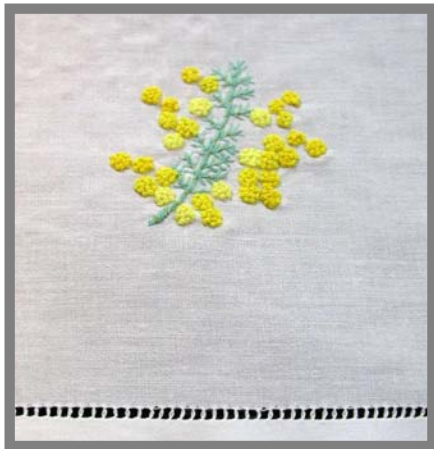

Mimosa B Table Cloth

Table Design - Side

Napkin Design

Centre - Close Up

Mimosa B : Cotton based, Available in 2 sizes:

Code: Mimosa B 1105V250rec8
Size: 250 x 160cm + 8 Napkins

Code: Mimosa B 1105V300rec12
Size: 300cm x 170cm + 12 Napkins