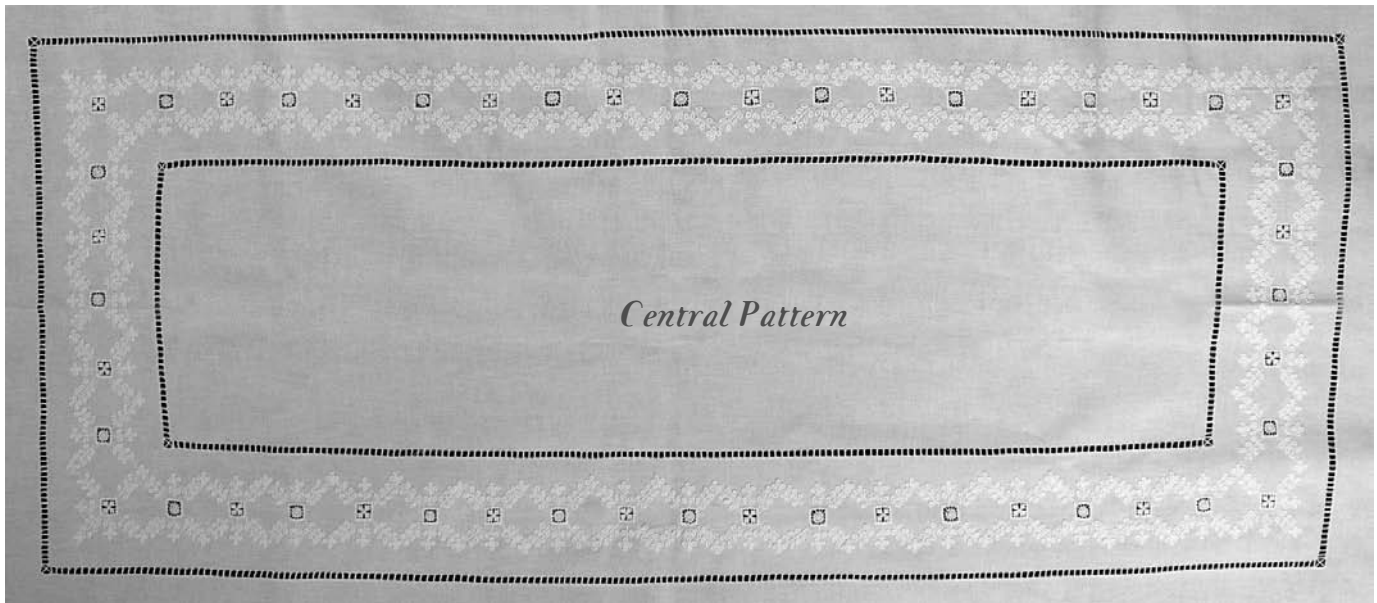

Our Hand Embroidered Tablecloths...

All prices shown are NETT CAD prices. To place your orders, please reach us at shop@distinctlyred.com

Moibo Table Cloth

Table Design - Side

Napkin Design

Close Up

Moibo : Cotton based, Available in 3 sizes: