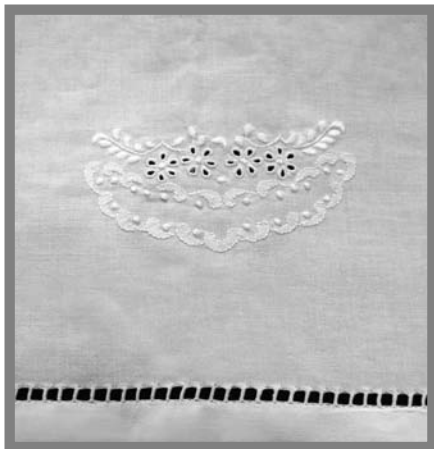

Our Hand Embroidered Tablecloths...

All prices shown are NETT CAD prices. To place your orders, please reach us at shop@distinctlyred.com

White Elegance Table Cloth

Central Pattern

Table Design - Side

Napkin Design

Close Up

White Elegance : Cotton based, Available in 3

Code: 2005White 1105V200rec6
Size: 200 x 140cm + 6 Napkins

Code: 2005White 1105V250rec8
Size: 250 x 160cm + 8 Napkins

Code: 2005White 1105V300rec12
Size: 300cm x 170cm + 12 Napkins