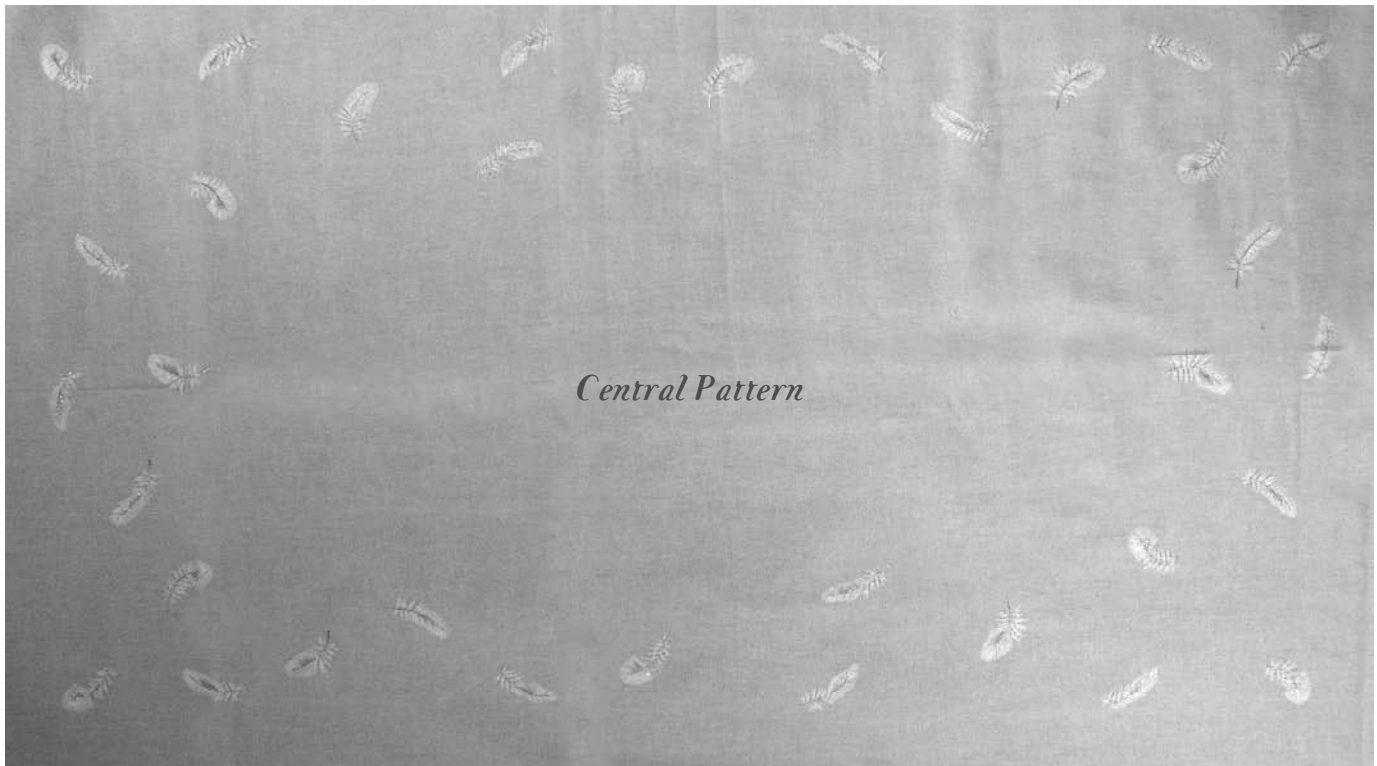

Our Hand Embroidered Tablecloths...

All prices shown are NETT CAD prices. To place your orders, please reach us at shop@distinctlyred.com

White Feather Table Cloth

Central Pattern