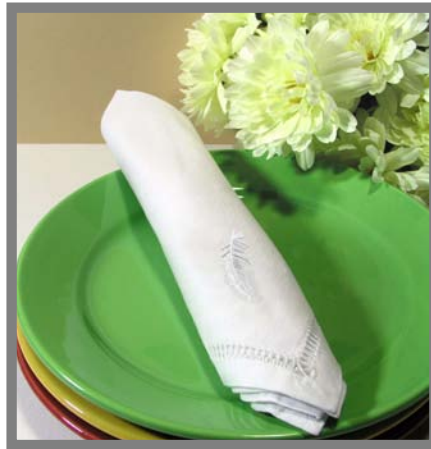

Blue Floral Table Cloth

Table Design - Side

Napkin Design

Centre - Close Up

Blue Floral : Cotton based, Available in 1 size:

☐ **Code:** Blue Coral 16002TT0305 **Size:** 200 x 140cm + 6 Napkins

Daisy Table Cloth

Table Design - Side

Napkin Design

Centre - Close Up

White Daisies : Cotton based, Available in 1 size:

Code: White Daisies 1105V300rec12 **Size:** 300 x 170cm + 12 Napkins

White Fern Table Cloth

Table Design - Side

Napkin Design

Centre - Close Up

White Fern : Cotton based, Available in 3 sizes:

○ **Code:** White Fern 1105V180rnd8
Size: 180cm + 8 Napkins

□ **Code:** White Fern 1105V250rec8
Size: 250 x 160cm + 8 Napkins

□ **Code:** White Fern 1105V300rec12
Size: 300cm x 170cm + 12 Napkins

Lotus Table Cloth

Table Design - Side

Napkin Design

Centre - Close Up

Lotus : Cotton based, Available in 1 size:

○ **Code:** Lotus 16005TT0305 **Size:** 180cm + 8 Napkins