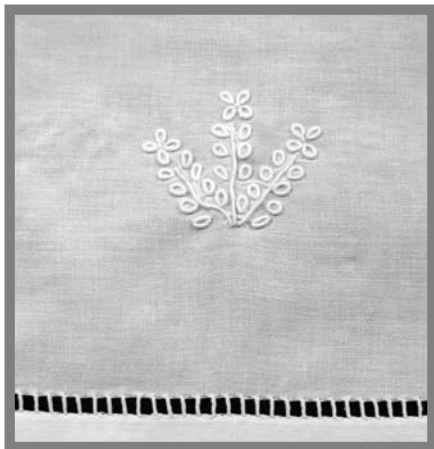

Close Up

White Elegance : Cotton based, Available in 3

Code: 2005White 1105V200rec6
Size: 200 x 140cm + 6 Napkins

Code: 2005White 1105V250rec8
Size: 250 x 160cm + 8 Napkins

Code: 2005White 1105V300rec12
Size: 300cm x 170cm + 12 Napkins

Our Hand Embroidered Tablecloths...

All prices shown are NETT CAD prices. To place your orders, please reach us at shop@distinctlyred.com

Moibo Table Cloth

Table Design - Side

Napkin Design

Close Up

Moibo : Cotton based, Available in 3 sizes: