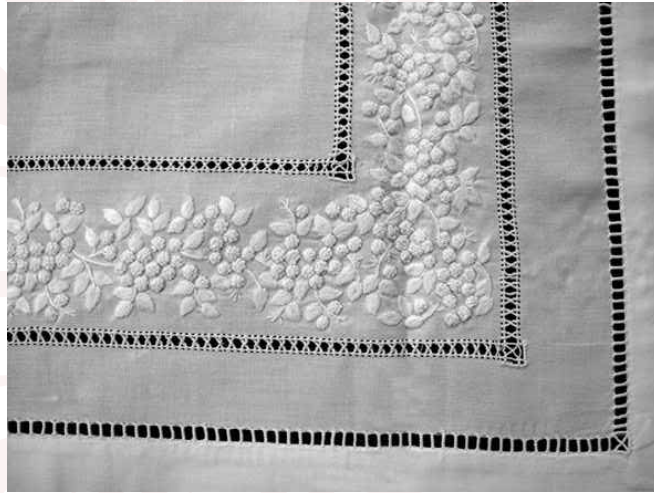

110cm
Length

Code: 1601TT0305-FlowerHorn Size: 110cm (L) X 40cm (W)

Distinctly Red Global Distribution

C: (778)976 3363 F: (604)294 6168 E: shop@distinctlyred.com W: www.distinctlyred.com

Our Table Runners...

Dress your furniture with something intricately decadent today!

200cm
Length

Code: 16009TT0305-Yellow Mimosa Size: 200cm (L) X 40cm (W)

200cm
Length

Code: 16009TT0305-WhiteCluster Size: 200cm (L) X 40cm (W)