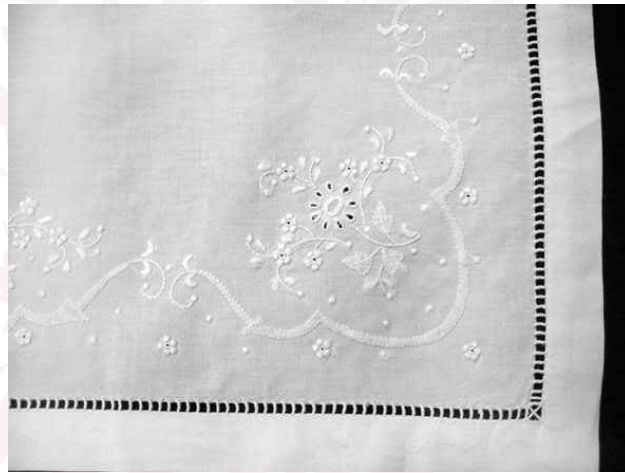

Dress your furniture with something intricately decadent today!

www.distinctlyred.com

110cm
Length

Code: 1601TT0305-4HoDaisy Size: 110cm (L) X 40cm (W)

110cm
Length

Code: 1601TT0305-White Daisy Size: 110cm (L) X 40cm (W)