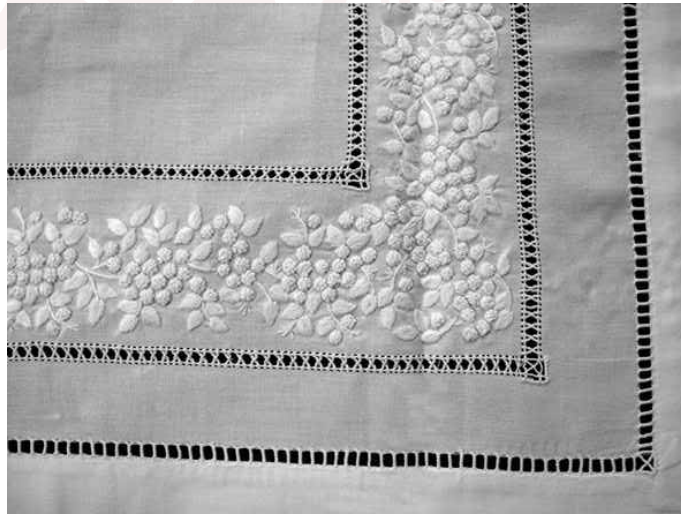

Dress your furniture with something intricately decadent today!

www.distinctlyred.com

90cm
Length

Code: 16012TT0305-FlowerHorn Size: 90cm (L) X 40cm (W)

90cm
Length

Code: 16012TT0305-White Fern Size: 90cm (L) X 40cm (W)

110cm
Length

Code: 16011TT0305-WhiteCluster Size: 110cm (L) X 40cm (W)

Distinctly Red Global Distribution

C: (778)996 3363 F: (604)294 6168 E: shop@distinctlyred.com W: www.distinctlyred.com

Our Table Runners...