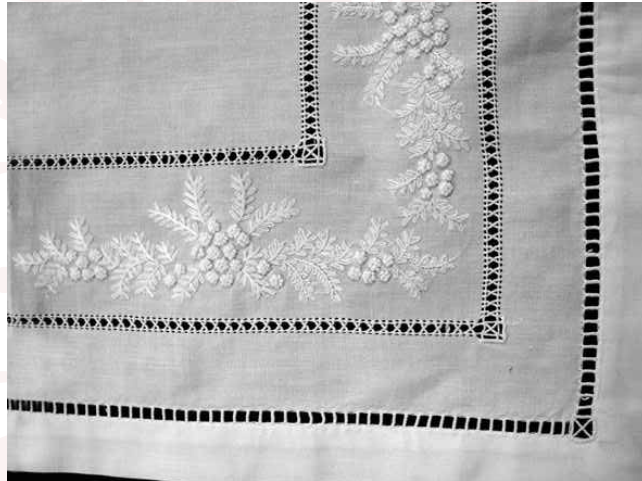

Dress your furniture with something intricately decadent today!

www.distinctlyred.com

90cm
Length

Code: 16012TT0305-FlowerHorn Size: 90cm (L) X 40cm (W)

90cm
Length

Code: 16012TT0305-White Fern Size: 90cm (L) X 40cm (W)