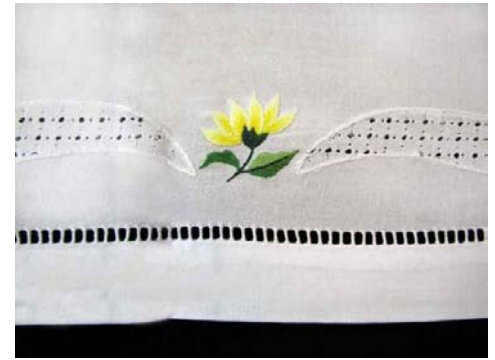

Our Table Runners...

Dress your furniture with something intricately decadent today!

www.distinctlyred.com

200cm
Length

Code: 16009TT0305-Sunflower Size: 200cm (L) X 40cm (W)

200cm
Length

Code: 16009TT0305-Mirror Size: 200cm (L) X 40cm (W)