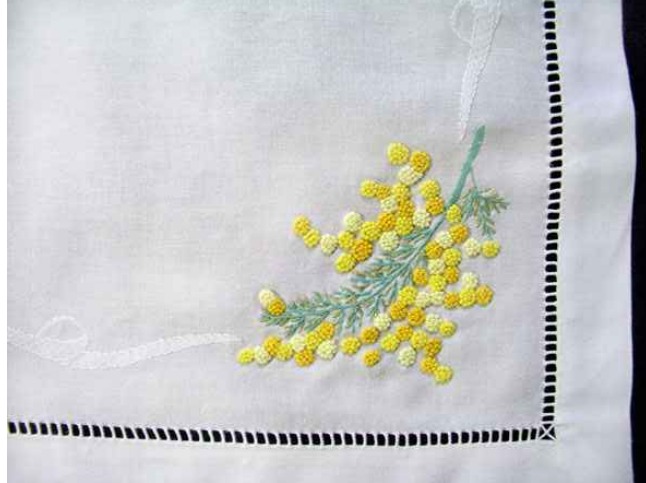

Our Table Runners...

Dress your furniture with something intricately decadent today!

200cm
Length

Code: 16009TT0305-Yellow Mimosa Size: 200cm (L) X 40cm (W)

200cm
Length