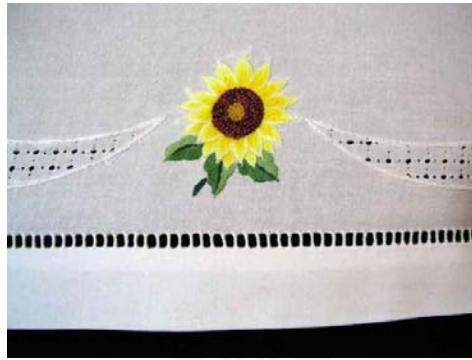

Our Table Runners...

Dress your furniture with something intricately decadent today!

www.distinctlyred.com

200cm
Length

Code: 16009TT0305-Sunflower Size: 200cm (L) X 40cm (W)

200cm
Length

Code: 16009TT0305-Mirror Size: 200cm (L) X 40cm (W)